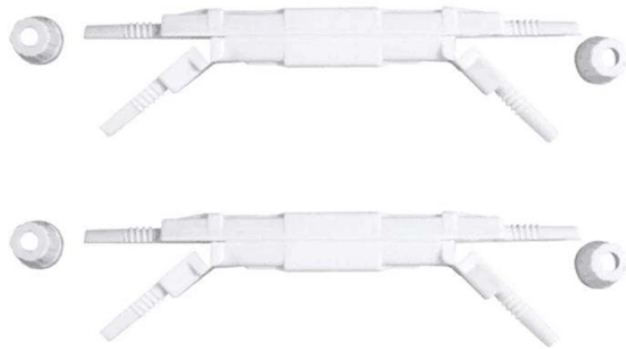

HHC Networks & Smart City Solutions

Mt801ukkvm switcher

Mt801ukkvm switcher

This is high-end industrial KVM switch 8 port VGA, support daisy chain up to manage 64 computers, and support hotkey and OSD switching. This 8 port industrial VGA KVM console is built with audio and 3 ...

Cables, guide, and mounting hardware included. Type: 8 Port USB Switch. We hope our service will exceed your expectations!

The MT-VIKI MT-801UK-L 8 Port KVM Switch is designed for 19-inch rack installations, ideal for engineering cabinets. This device allows one set of USB 2.0 keyboard, mouse, and monitor to ...

This 8 port KVM switch VGA USB, model 801UK-L, is designed for 8 computers or servers to share one set of monitor, keyboard, mouse and printer. This KVM switch/switch is the newest version with 2in1 ...