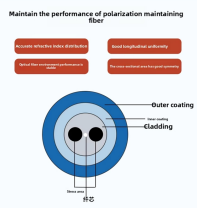

HHC Networks & Smart City Solutions

Ms888 distribution box

Ms888 distribution box

Vanma distribution box lock has an IP68 rating to withstand severe cold weather. At the same time, the electronic lock has no power supply and does not require wiring or battery replacement. Vanma ...

Box Switch Lock Ms887 Cable Branch Box Ms888-1-2 Distribution Cabinet Door Lock, Find Details and Price about Man Truck Door Lock Door Knocker Stainless Steel from Box Switch Lock Ms887 Cable ...

It is a combination of mechanical lock body, electronic devices and encrypted built-in chip, which provides the main features including water-proof, rust-proof, and intelligence. It is usually used for ...