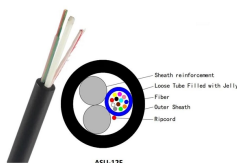

Mozambique's slow-burning economic crisis has sharpened in recent weeks, with at least one global lender and a ratings agency suggesting the country will seek to restructure its sole ...