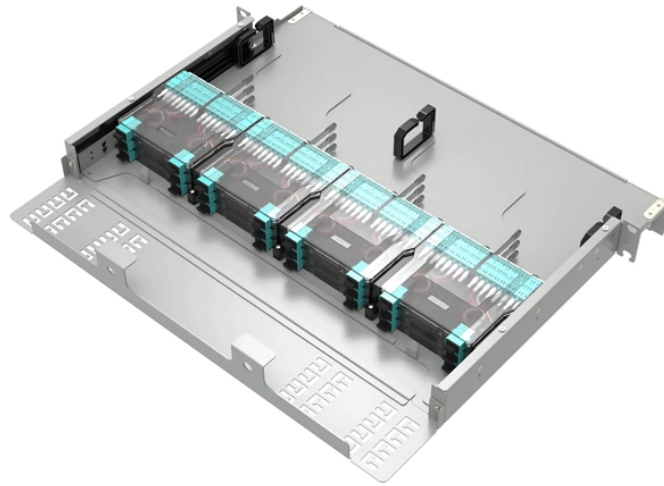

Mozambique ONU Optical Network Unit 25G

Mozambique ONU Optical Network Unit 25G

Discover how 25G-PON is shaping the future of fiber networks with its superior bandwidth and low latency. This article highlights the technical features, benefits, and challenges of ...

The ONU, functioning as the Powered Device (PD), receives both power and data through the Ethernet cable. This approach eliminates the need for a separate power source for each ONU, making ...

PON technologies, unlike Ethernet, are not P2P but one-to-many with two device types: ONU (Optical Network Unit)/ONT (Optical Network Terminal) and OLT (Optical Line Terminal).

iszo 2.5G media converter transceiver offers lightning-fast, full-duplex/half-duplex Ethernet capabilities, allowing for smooth and reliable data transmission. Plus, with its self-contained TTL port, this ...