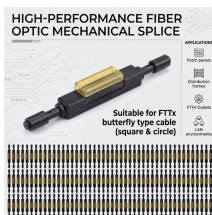

Designed for AI/ML applications, this advanced 800G DR8 OSFP finned top LPO module enables high-speed data transmission with ultra-low power consumption, reduced latency, and ...