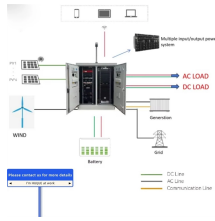

Mozambique Export Communication Power Supply Cabinet 400V CIF

Mozambique Trade Statistics including exports and imports by partner and products, tariffs and relevant development indicators.

Includes information on average tariff rates and types that U.S. firms should be aware of when exporting to the market.