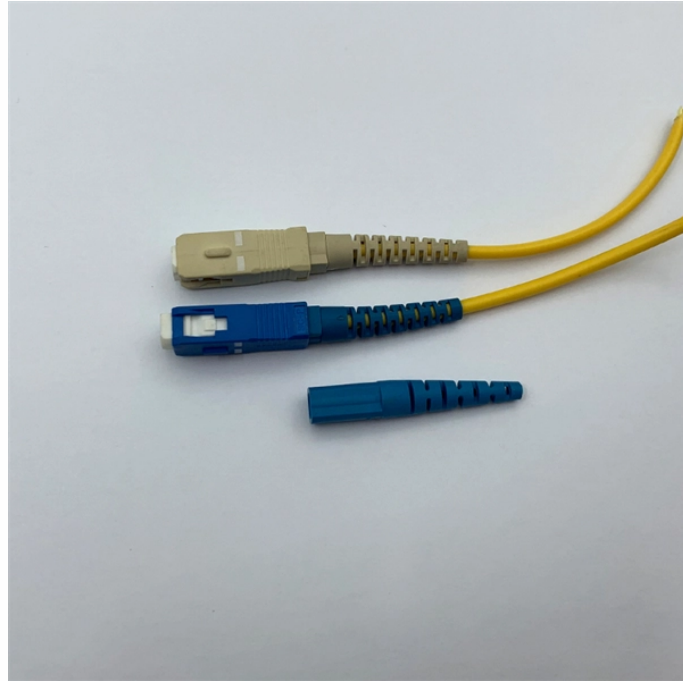

## Mozambique Construction Power Distribution Box Equipment

XRM lighting distribution box is a lightweight distribution device indispensable for secondary distribution in various industries.

This is a comprehensive database of all tenders and contracts issued by government departments, local authorities and other public entities in Mozambique. The database is updated on a daily basis to ...