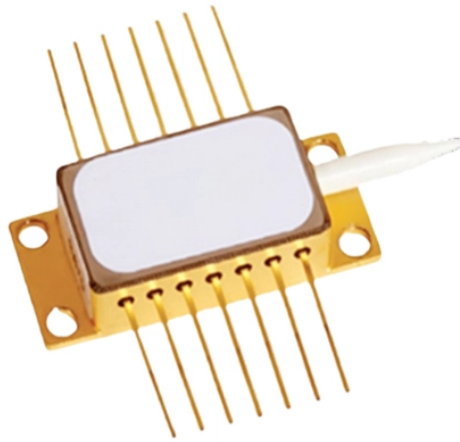

## Movable Flexible Cable Tray

## Movable Flexible Cable Tray

Shop durable flexible cable tracks and wire management systems. Protect cables while maintaining a clean, organized appearance.

Shop our Flexible Cable Tray collection. Zoro has low prices & fast shipping on millions of tools, parts and supplies for your business.

Cable Tray and Cord Reels Precision engineered. Constructed from high-quality welded steel wire, Cablofil® Wire Mesh Cable Tray is the result of decades of research and over 94,000 miles of ...

The 454 series flexible cable tray from Snake Tray can be mounted overhead or on a wall in one easy-to-install system.