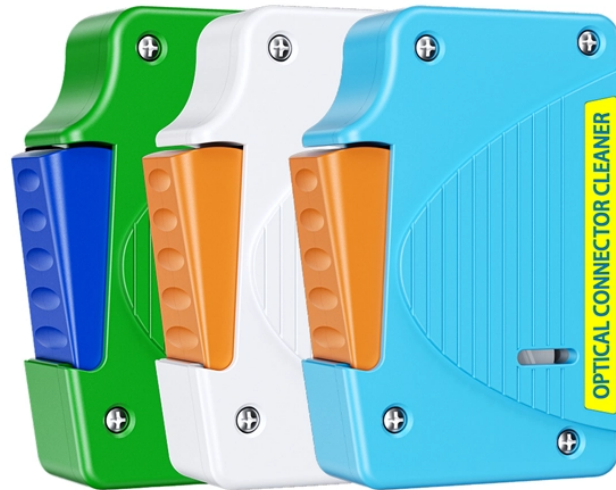

Moroccan Co-packaged Optics LPO

Moroccan Co-packaged Optics LPO

y are Macom, Semtech and Maxlinear. The main advantages offered by LPO are reduced power consumption and lower system latency due to the absence of the DSP. and reducing the operational ...

Co-packaged optics (CPO) is a design approach that integrates the optical engine and switching silicon onto the same substrate without requiring the signals to traverse the PCB.

Co-Packaged Optics - List of Examples As datacenters strive to meet escalating demands for efficiency and bandwidth, particularly with the integration of AI and ML technologies, optics is poised to play a ...

Co-Packaged Optics (CPO) has long promised to transform datacenter connectivity, but it has taken a long time for the technology to come to market, with tangible deployment-ready products ...

Our LPO transceivers support 400G and 800G applications in QSFP and OSFP form factors. They bring all the efficiency and performance benefits of LPO to data center operators, while integrating ...