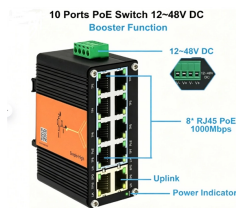

Two commonly used single mode fiber specifications are G.652 and G.655. This guide provides a detailed comparison between G.652 and G.655 single mode fibers, highlighting their ...