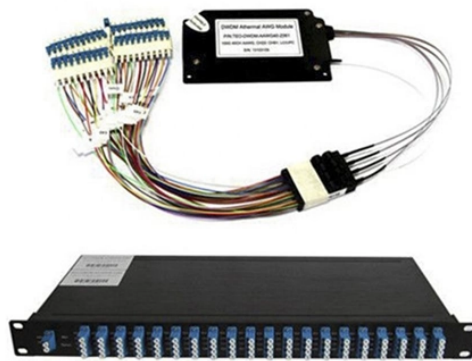

Moroccan Certified Butterfly Drop Cable G 655

Moroccan Certified Butterfly Drop Cable G 655

SDGI's Non-Zero Dispersion Shifted Single Mode Fiber G.655 is comprehensively optimized for attenuation and dispersion performance at the 1550 nm operating wavelength.

Typically deployed in non-coherent long-haul and metro networks, LEAF fiber combines low dispersion and low loss. This ITU-T G.655.D-compliant fiber enables improved performance flexibility and ...

Two commonly used single mode fiber specifications are G.652 and G.655. This guide provides a detailed comparison between G.652 and G.655 single mode fibers, highlighting their ...

ITU Sectors Newsroom

Product feature: This cable has improved rodent protection by Corrugated Steel Tape (Full Rodent Protected). Existing out of 8 tubes with a diameter of 1.9mm with 56 fibers (7t x 8f) SM G.655.C & ...

This document summarizes the specifications of a single mode optical fiber cable that provides optimal performance in the 1310nm and 1550nm wavelength bands with low dispersion in ...

Fiber Indoor/Outdoor Drop Cable, TeraSPEED[®], Low Smoke Zero Halogen Single Jacket All-Dielectric Arid-Core, 6 fiber, Gel-filled, Singlemode G.652.D and G.657.A1, Feet jacket marking, Black jacket ...