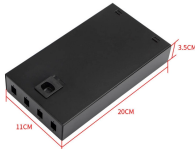

Subtrench Two, an electro / hydraulic on bottom feed, hydraulic track driven, subsea cable, flexible and umbilical trenching machine with interchangeable trenching tools.