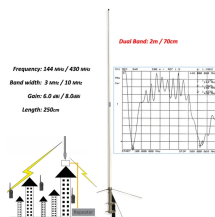

Choose from a wide range of machine options and the support equipment you need to get the job done right. Various-sized HDDs, utility tractors, microtrenchers and support equipment are designed to fit ...