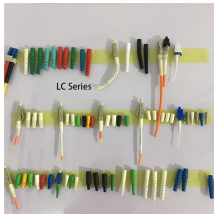

“Metallic cable trays that support electrical conductors shall be grounded as required for conductor enclosures in accordance with 250.96 and part IV of Article 250.”

Learn more Welcome To Cable House Cable Tray Manufacturers In Mongolia Started back in 1983, Cable House is a recognized name engaged in manufacturing and supplying wide range including ...

We are one of the most prominent Steel Perforated Cable Tray Suppliers in Mongolia. These steel trays have a vented base, side rails, and additional features that make adding or rearranging wires simpler ...

As one of the most reliable GI Earthing Flat Exporters in Mongolia, we offer solid grounding solutions to protect your electrical infrastructure. These earthing flats are highly conductive and resistant to ...