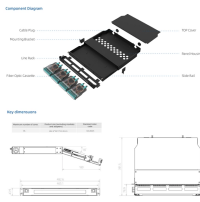

Mongolian Ground Cable Trays

Mongolian Ground Cable Trays

Whether you require reliable cable trays for industrial applications in Mongolia or effective solutions for commercial spaces, our GI Perforated Cable Tray in Mongolia is made to satisfy your needs.