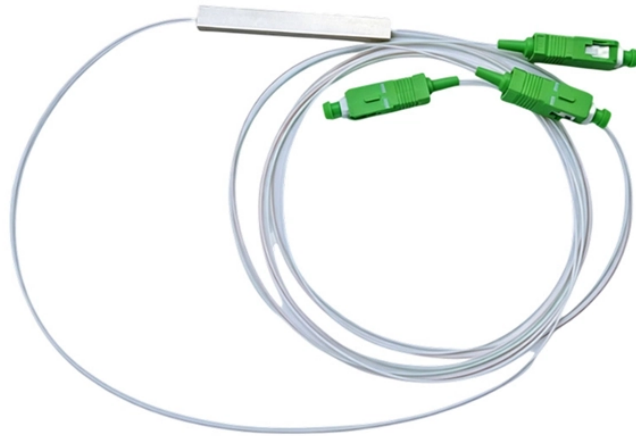

Mongolian Ground Cable Trays

Mongolian Ground Cable Trays

Whether you require reliable cable trays for industrial applications in Mongolia or effective solutions for commercial spaces, our GI Perforated Cable Tray in Mongolia is made to satisfy your needs.

Wide range of applications: Bridge ground wire can be used for cable tray grounding, distribution box grounding, automobiles, home appliances, machinery, junction boxes, transformers, etc.

A bare copper equipment grounding conductor should not be placed in an aluminum cable tray due to the potential for electrolytic corrosion of the aluminum cable tray in a moist environment. For such ...

Cables must be secured to the cable tray prior to and after the transition, and protected by guarding or location. The electrical connection between sections can be maintained with bonding jumpers or a ...

Inner Mongolia Galvanized wire mesh cable trays provide strong and durable support for electrical cables, ensuring easy installation, corrosion resistance, and reliable load-bearing capacity.

“Metallic cable trays that support electrical conductors shall be grounded as required for conductor enclosures in accordance with 250.96 and part IV of Article 250.”