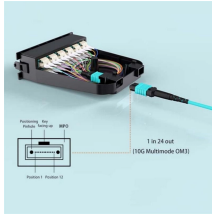

Envision the allure of the French Riviera with the Monaco collection, where chic ...