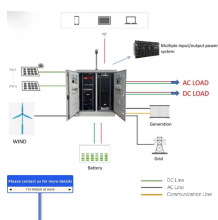

In order to minimize deflection and maximize the safe working load, the cable ladders or cable trays should be installed so that splice joints between horizontal runs sit at the quarter point of the span as ...