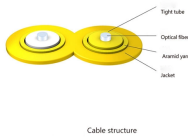

Aluminum cable ladders and trays prevent cable overheating thanks to their high thermal conductivity, enhancing safety and offering an eco-friendly cable management option.

As a less-expensive alternative to conduit, a stronger alternative than wire basket, and superior to generic tray, Snap Track saves on labor and reduces total installed costs.

All calculations and data are based on 36 in. wide cable trays with rungs spaced on 12 in. centers with tray supported as simple spans with deflection measured at the midpoint.

Our cable tray design considerations guide details key factors to consider when designing cable tray systems for industrial and commercial applications. Browse or download the cable tray catalog for ...