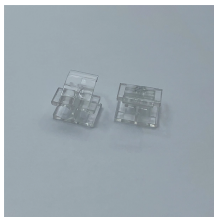

Transform your outdoor space with this multifunctional metal storage cabinet. Featuring a durable flat metal top, it serves as both a weatherproof storage shed and a sturdy potting bench for gardening ...