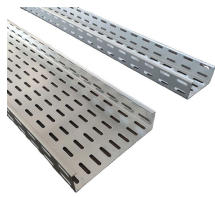

We provide you with information on our distribution boxes for download. Download our product catalogue for sensor-actuator cabling and circular connectors or our portfolio overview for ...