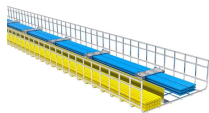

MODULAR definition: 1. consisting of separate parts that, when combined, form a complete whole: 2. consisting of... Learn more.