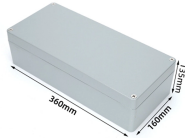

Modular box to accommodate switchboard and electrical elements (Differentials, magnetothermic ...), for 20 modules with lid, mounting on surface or wall, with a smoked transparent door.