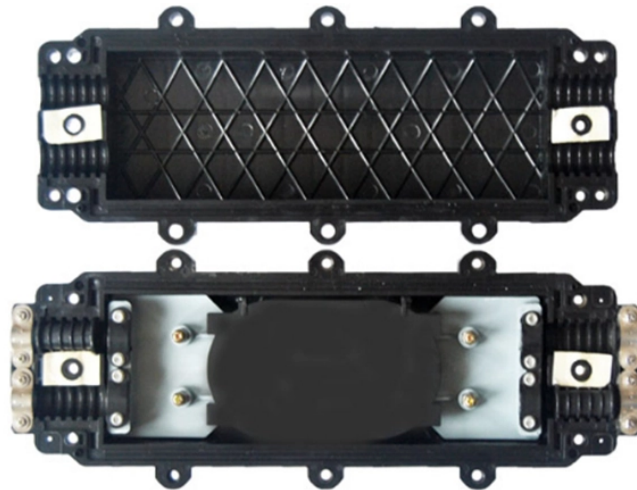

Modular Data Center Outdoor Type