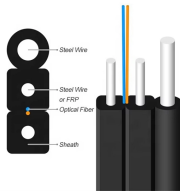

Model of optical cable overhead laying winding machine

Model of optical cable overhead laying winding machine

Developed for the fast and accurate rewinding of optical fibers, fiber optic cables and delicate filaments, these systems achieve winding speeds of up to 1000 m/min, all while ensuring exceptional tension ...

4-polar fiber coil winding machine of OFCW01V2.2 is the equipment specially designed for winding fiber coil using the 4-polar winding method. It can be used to produce a variety of fiber coil products with ...

Fig.1 is the schematic of domestic optical fiber cable overhead laying winding machine.

Speed in combination with the product range may require modification on standard machines. We will adapt the machine to your requirements. Our winders are designed for fast and maintenance-friendly ...