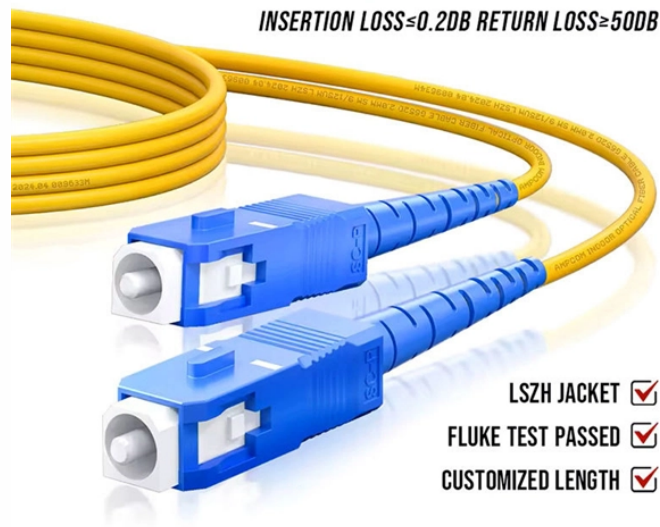

Mobile aggregation room fiber optic cable

Mobile aggregation room fiber optic cable

Log in or sign up to add and manage plans for your phones, devices and family members, see new plans, get 24/7 support, refer friends, get access to international roaming and more.

Fiber aggregation points are centralized locations within fiber optic networks where lower-speed fiber links are combined into higher-capacity cables for more efficient long-distance data ...

Ready to buy a new phone? Start your journey here to get the latest devices from Apple, Google, Samsung, and more. Shop now at Mint Mobile.

What is MPO aggregation in fiber networks? MPO aggregation combines multiple fiber connections into a single high-density connector, simplifying cable management and enabling ...

A communications service provider connects core and aggregation sites across rural and metro areas with high-capacity backbone links. By aggregating two 400G signals, the provider doubles capacity ...