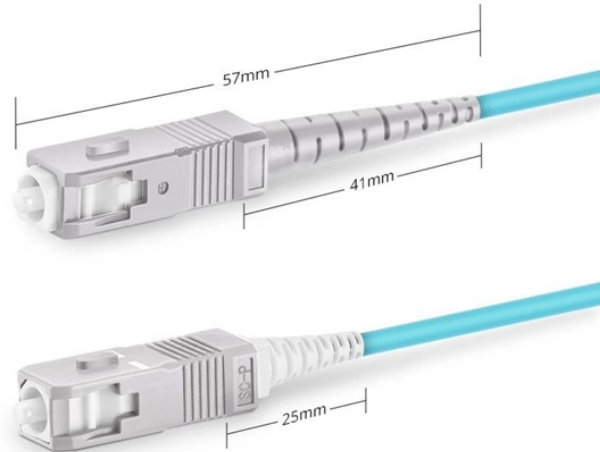

Mobile Explosion-proof Distribution Box Enclosure

Simplex SC UPC

Mobile Explosion-proof Distribution Box Enclosure

An explosion-proof distribution box is a rugged enclosure for hazardous areas, safely delivering power while preventing sparks or heat from igniting flammable surroundings.

Introduction to Akron Electric, Explosion Proof Enclosures, & Hazardous Locations Explosion-Proof Junction Boxes AXJ Series - External Flange AXJ-FCS Series - External Flange Flat Cover EXI ...

Atex control stations, explosion protected control units and distribution boxes made stainless steel maritime grade AISI 316L or AISI 304L. Atex Delvalle provides a custom build facility for Hazardous ...