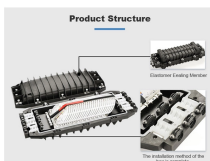

Ensure reliable electrical protection with our high-quality cabinet circuit breaker, designed for efficiency and safety. Ideal for global business buyers seeking durable and cost-effective solutions.

When it comes to DIN-Rail Mount Miniature Circuit Breakers, you can count on Grainger. Supplies and solutions for every industry, plus easy ordering, fast delivery and 24/7 customer support.

Choose from our selection of miniature circuit breakers, including DIN-rail mount branch circuit breakers, square D load-center circuit breakers, and more. Same and Next Day Delivery.

Due to increased air clearances and creepage distances, the TMC 8 miniature circuit breaker can be used as branch circuit protection. The snap-on foot makes it easy to snap the miniature circuit ...