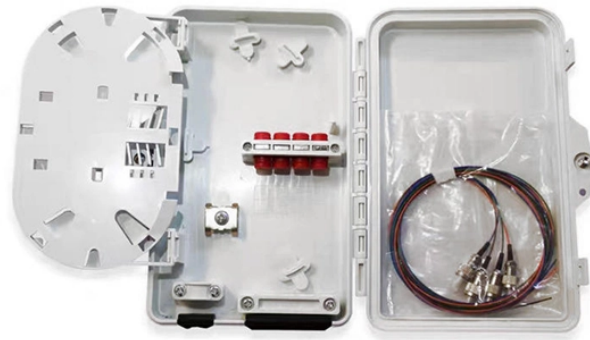

## Miniature circuit breaker for cabinet head

## Miniature circuit breaker for cabinet head

DC Miniature Circuit Breaker, 12V-110V Circuit Breaker 1Pole 6Amp Breakers DIN Rail Mount [mcb] for DC Systems, Battery Power Systems, Solar photovoltaic Systems, RV.

Explore Square D miniature circuit breakers, engineered for faster installation, reliability, and quality. Our market-leading circuit protection products include arc fault, CAFI, and dual function (CAFI and GFCI) ...

Choose from our selection of miniature circuit breakers, including DIN-rail mount branch circuit breakers, square D load-center circuit breakers, and more. Same and Next Day Delivery.

Due to increased air clearances and creepage distances, the TMC 8 miniature circuit breaker can be used as branch circuit protection. The snap-on foot makes it easy to snap the miniature circuit ...