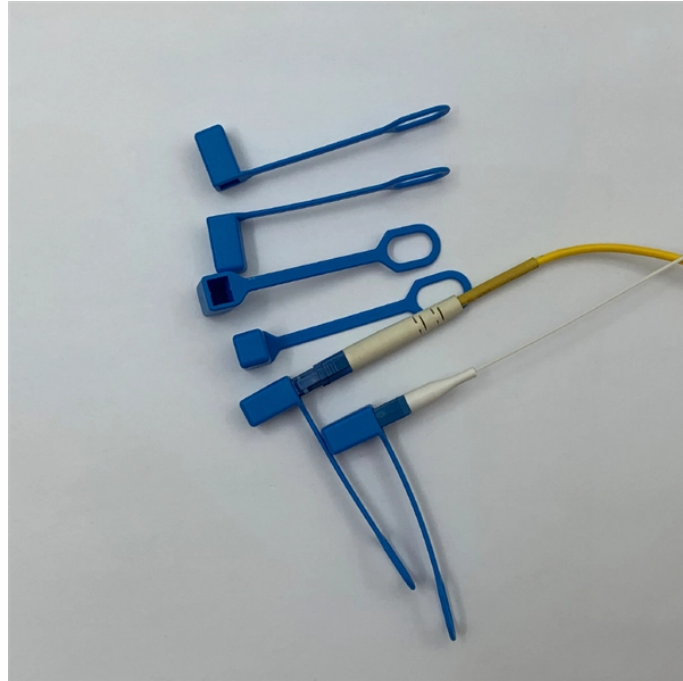

Miniature Distribution Box Models

Miniature Distribution Box Models

Buy 1/87 HO Scale Electrical Distribution Box Model Hand-painted Miniature Resin Model Exquisite Train Sand Table Scene Dioramas at Aliexpress for . Find more 26, 202228025 and 201534605 ...

outdoor electrical distribution boxes 3D model 1-87, available formats STL, ready for 3D animation and other 3D projects

Discover charming miniature electrical boxes for your dollhouse or fairy garden. Explore tiny outlets, switches, and even delivery boxes, perfect for DIY projects and detailed decor.

Add professional realism to your projects with this detailed 1:87 3D model set of multiple electrical distribution boxes. Designed to represent the electrical enclosures commonly found in ...

Enhance the authenticity of your model railroad layout or diorama scene with our meticulously crafted pad-mounted distribution transformers. These scale miniature replicas capture the essence of real ...

Add professional realism to your projects with this detailed 1:87 3D ...

In conclusion, this power distribution box miniature is not just a toy, it is a source that inspires creativity and curiosity. Whether for personal use or as a gift, it will be a choice you won't ...