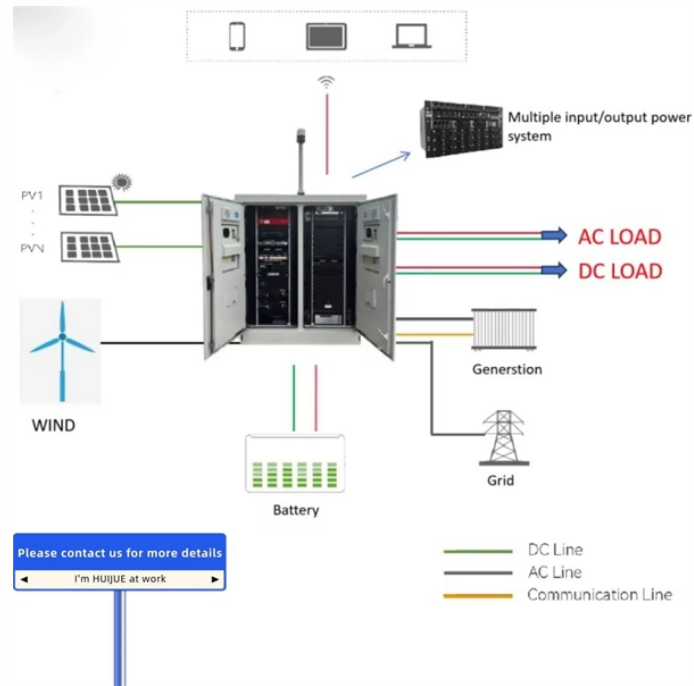

Mini-module wall-mounted computer room