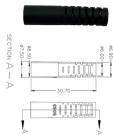

Shop for Electrical Meter Box at Walmart . Save money. Live better.