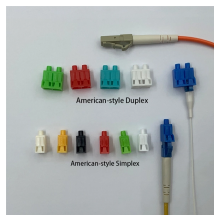

Some Meter Main Combos can be shipped to you at home, while others can be picked up in store. Get free shipping on qualified Meter Main Combos products or Buy Online Pick Up in Store today in the ...