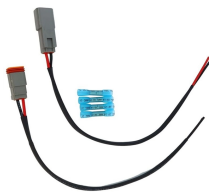

Shop fiberglass sheets in black, yellow, red, and watergreen colors. Versatile materials for crafts, prototyping, and industrial applications.