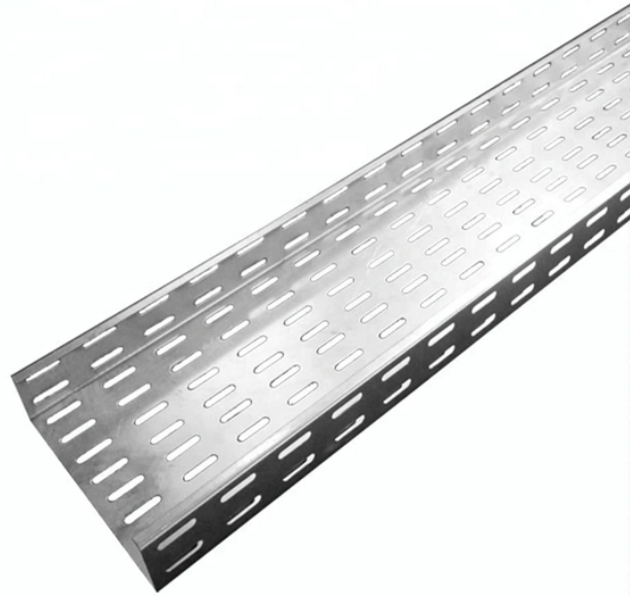

Metal Distribution Box Model

Metal Distribution Box Model

The metal distribution box is designed for a wide range of low-voltage applications in residential buildings, commercial complexes, offices, and industrial facilities.

A distribution board (also known as panelboard, breaker panel, electric panel, DB board or DB box) is a component of an electricity supply system that divides an electrical power feed into ...

The metal distribution box has a high level of safety protection and can visually display the conduction state of the circuit. It is easy to manage, and is helpful for maintenance when a circuit failure occurs.

Find and download the Best 3D Metal Box Models for Your professional project from among thousands of products 3d.

Choose from 50+ customizable configurations: wall-mounted, modular, explosion-proof, or outdoor-rated boxes. Optimize cable management, ventilation, and safety features with our free ...

Discover all CAD files of the "Power Distribution Boxes" category from Supplier-Certified Catalogs SOLIDWORKS, Inventor, Creo, CATIA, Solid Edge, autoCAD, Revit and many more CAD software ...

More durable and robust
The outer layer is made of environmentally friendly PVC which is soft and elastic. It can be stretched without damage, so you can use it with confidence.