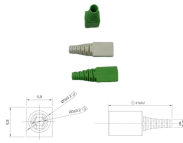

Extend your wire mesh cable trays in any direction you want. These powder ...

Cut, bend, and connect the wire mesh trays to route cable and hose in configurations such as curves, slopes, and tees. They are a lightweight option for organizing bundles of cable and hose while ...

They connect straight sections of cable tray to extend your cable management application along the wall, floor or ceiling of your data center, network closet or industrial space. The coupler bars snap ...

APPLICATION: connect & install cable tray system, splice tray sections when ...

Extend your wire mesh cable trays in any direction you want. These powder-coated metal couplers connect your cable tray in custom intersections and sweeps.

Fast and easy coupling accessories for connecting two pieces of wire mesh cable trays. Very good strength to afford heavy duty cable loading.

APPLICATION: connect & install cable tray system, splice tray sections when forming end-to-end connections, turns, reductions and intersections.
EASY TO USE: bolt cable trays together for custom ...