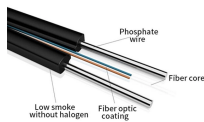

This comprehensive system includes versatile wire-mesh trays, protective covers, and a range of accessories like dividing strips, curves, elbows, and level changes.