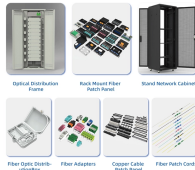

These cable trays are lined with wire mesh to route and support small diameter cable, such as data communication cable. The mesh allows air to flow through the tray to keep cable ventilated and cool, ...