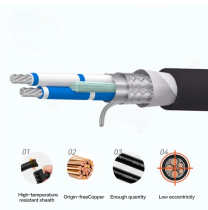

Mesh Cable Tray Connection Clip Processing Factory

Mesh Cable Tray Connection Clip Processing Factory

The CMP Wire Mesh Cable Tray / Basket Clips are manufactured from 316L Stainless Steel and are designed to allow cable cleats to be safely installed on to wire mesh cable tray and / or basket.

Distributor of cabletrays including wire mesh, fiber, straight sectioned, and bendable cabletrays. Made from galvanized steel, carbon steel, and PVC materials. Features vary depending ...

Explore sheet steel and wire mesh cable tray for robust cable management. Ideal for various environments, ensuring safety, efficiency, and durability.

Cablofil is the global gold standard for total cable management. Explore the one-stop shop for innovative, fast, and dependable cable management systems including wire mesh tray, ladder cable ...

Cut, bend, and connect these wire mesh tray systems to route cable and hose in configurations such as curves, slopes, and tees.

Cuts easily with bolt cutter for custom configurations and bolts together to any custom configuration. Available in 4ft., 5ft. and 10ft. Lengths and a full line of accessories are available to mount on the ...