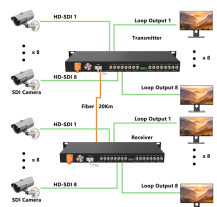

This list of top 10 online B2B marketplaces and manufacturers will lead you to find your perfect cable trays based on your business requirements.