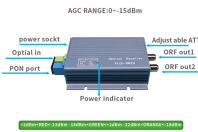

We specialize in precision-extruded profiles for ladder trays, ventilated troughs, solid-bottom trays, and wire mesh systems-all tailored to your load requirements, environmental conditions, and installation ...