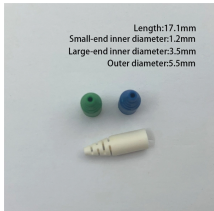

All conduits, pipes, casings, street boxes and similar structures used as receptacles for electric lines or apparatus shall be constructed of durable material, and where placed under carriageways shall be of ...