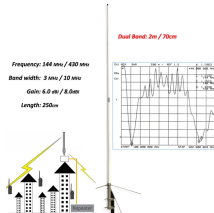

This Planning Policy Guidance is meant for the operators in the radio communication sector to assist them in the location, siting and design of telecommunications equipment and for the local authorities ...

Browse, compare and buy online on electrical.mu in Mauritius and worldwide for all your electrical, plumbing, tooling and security needs.

Our third and more recent submarine cable T3, which links Mauritius to South Africa, has a total capacity of 72 terabits per second. Our submarine cables, with the North Route going through LION/LION2 ...