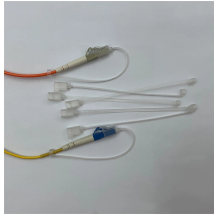

Terms of Service | Legal Information. Copyright © 2018 Mauritius Yellow Pages™. All rights reserved.

Our Location Royal Road, Bell Village, Port Louis, Mauritius 230 203 4400 230 208 9876
info@reylenferna [Linkedin](#) [Useful Links](#) [Contact Us](#)
[More Links](#)