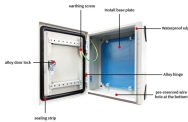

Solar String Combiner Box is required in large scale solar system or solar pump system, it is installed between PV array and solar inverter with the following main function: Minimize the ...