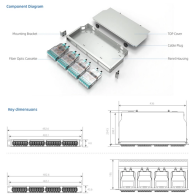

Welcome to World Tower Company, a leader in the tower industry with nearly a half century of expertise in tower design, fabrication, installation, and maintenance. We pride ourselves on delivering ...