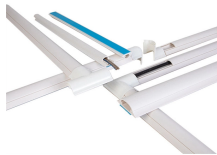

CommScope offers a variety of low-loss LC, SC, SN and MPO fiber optic connectors that deliver superior mechanical and optical performance.

Fibertronics offers a variety of LC fiber optic adapters. These are also known as LC fiber optic mating sleeves and are available in both single mode and multimode variants with either a zirconia sleeve or ...

Belden offers standalone Fiber Adapter modules for use in a variety of applications. Connector types include LC Duplex, SC Simplex, ST and MPO in multimode and singlemode for up to 12 fibers.

Adapters are used to mate two fiber optic connectors. They are offered in all major connector interfaces, including SC, FC, ST, LC, MTP and others. Hybrid adapters are also available for certain connector ...

SENKO Advanced Components provides precise, user-friendly, and application-focused fiber optic connectors, enabling network operators to achieve the performance and reliability needed to meet ...

We also manufacture an LC adapter family to support LC interconnection. Corning's extensive line of LC connectors offer great performance with very high repeatability and low insertion loss.