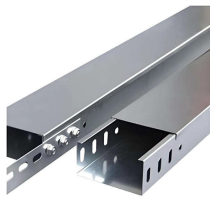

Manufacturer of Earless LC Fiber Optic Adapters

Manufacturer of Earless LC Fiber Optic Adapters

TE Connectivity's LC connectors are single-fiber ferrule high-density connectors used in small form-factor applications.

CommScope offers a variety of low-loss LC, SC, SN and MPO fiber optic connectors that deliver superior mechanical and optical performance.

Fibertronics offers a variety of LC fiber optic adapters. These are also known as LC fiber optic mating sleeves and are available in both single mode and multimode variants with either a zirconia sleeve or ...

Belden offers standalone Fiber Adapter modules for use in a variety of applications. Connector types include LC Duplex, SC Simplex, ST and MPO in multimode and singlemode for up to 12 fibers.

Adapters are used to mate two fiber optic connectors. They are offered in all major connector interfaces, including SC, FC, ST, LC, MTP and others. Hybrid adapters are also available for certain connector ...