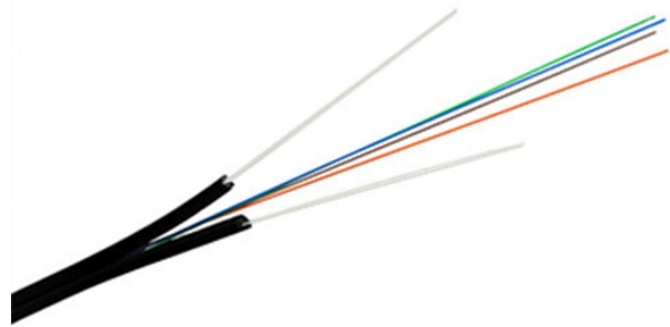

Manufacturer of Earless LC Fiber Optic Adapters

Manufacturer of Earless LC Fiber Optic Adapters

TE Connectivity's LC connectors are single-fiber ferrule high-density connectors used in small form-factor applications.

CommScope offers a variety of low-loss LC, SC, SN and MPO fiber optic connectors that deliver superior mechanical and optical performance.

Fibertronics offers a variety of LC fiber optic adapters. These are also known as LC fiber optic mating sleeves and are available in both single mode and multimode variants with either a zirconia sleeve or ...

Belden offers standalone Fiber Adapter modules for use in a variety of applications. Connector types include LC Duplex, SC Simplex, ST and MPO in multimode and singlemode for up to 12 fibers.

Adapters are used to mate two fiber optic connectors. They are offered in all major connector interfaces, including SC, FC, ST, LC, MTP and others. Hybrid adapters are also available for certain connector ...