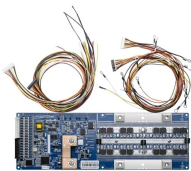

American Tech Supply now supplies ADSS fiber ranging from 2 Fiber to 6912 Fiber, sourced from reputable manufacturers such as Proterial, Prysmian, AFL, and Lightera. Our delivery time for ADSS ...