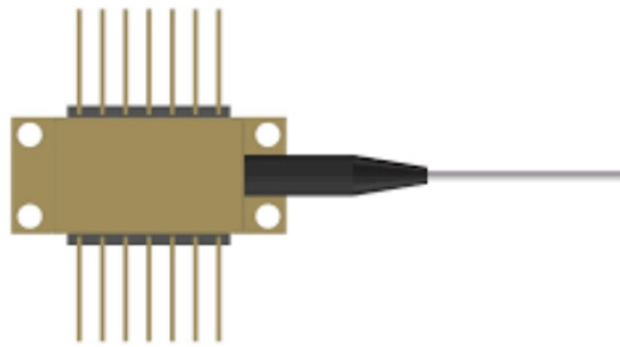

## Malta cable tray prices

## Malta cable tray prices

45U Vertical Cable Management, 1Set = 2 Pcs. (Left/Right) Black. 20U Vertical Cable Management, 1Set = 2 Pcs. (Left/Right) Black. 24U Vertical Cable Management, 1Set = 2 Pcs. (Left/Right) Black. ...

This report analyzes the Maltese plastic cable trays and ducts market and its size, structure, production, prices, and trade. Visit to learn more.

Cable trays are a type of cable management system used to support and organize electrical cables and wires in commercial, industrial, and residential settings. They are typically made of metal, such as ...