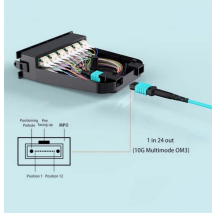

## Malta cable tray prices

45U Vertical Cable Management, 1Set = 2 Pcs. (Left/Right) Black. 20U Vertical Cable Management, 1Set = 2 Pcs. (Left/Right) Black. 24U Vertical Cable Management, 1Set = 2 Pcs. (Left/Right) Black. ...