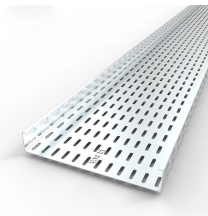

Malta Thickened Cable Tray

Malta Thickened Cable Tray

1 Cover for Cable Tray 200mm Pre-Galvanised € 18.71 Store: FBPmalta 3 Cover for Cable Tray 300mm Dipped Galvanised € 32.16 Store: FBPmalta 2 Cover for Cable Tray 300mm Pre-Galvanised € 21.9 ...

CABLE MANAGEMENT TRAY 24U 150mm PERFORATE €32,25 No Stock CABLE MANAGEMENT TRAY 45U 150mm PERFORATE €30,04 CABLE MANAGEMENT TRAY 42U 150mm PERFORATE ...

As one of the noteworthy Cable Tray Exporters and Suppliers in Malta, we are right here to serve you as promised. Give our experts a call or drop your enquiry to know more.

Cable Tray & Mesh Tray. [Read more.](#)

Cable trays are a type of cable management system used to support and organize electrical cables and wires in commercial, industrial, and residential settings. They are typically made of metal, such as ...

Flexible Vertical Wire Management Horizontal Cable Management Trays for Workbenches Horizontal Metal Cable Management Horizontal Plastic Cable Management Horizontal wire box, felt Horizontal ...

IEK cable tray system consists of various combinations of metal trays, accessories, wall and ceiling pendant fittings necessary for laying the cables in any direction.