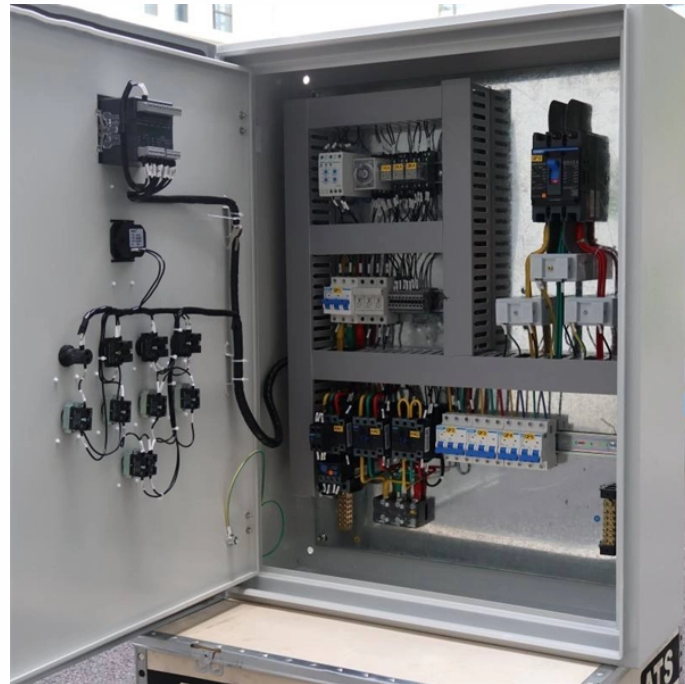

Malta Thickened Cable Tray