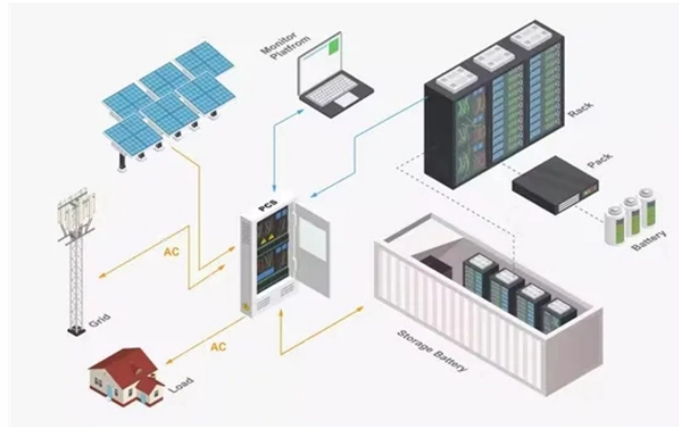

Malta Standard Fireproof Cable Trays

Malta Standard Fireproof Cable Trays

This guide explains the critical steps in fireproof cable trays acceptance, covering coating processes, inspection standards, and more. By following these steps, you can enhance durability ...

IEK cable tray system consists of various combinations of met-al trays, accessories, wall and ceiling pendant fittings necessary for laying the cables in any direction.

20U Vertical Cable Management, 1Set = 2 Pcs. (Left/Right) Black. 24U Vertical Cable Management, 1Set = 2 Pcs. (Left/Right) Black. 22U Vertical Cable Management, 1Set = 2 Pcs. (Left/Right) Black. ...

Cable trays are a type of cable management system used to support and organize electrical cables and wires in commercial, industrial, and residential settings. They are typically made of metal, such as ...