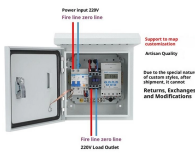

This guide explains the critical steps in fireproof cable trays acceptance, covering coating processes, inspection standards, and more. By following these steps, you can enhance durability ...

Product Wiring Diagram

The Company occupies a head office, extensive premises and works in the heart of the business community in Malta and within the harbour area making the area excellent for storage of installation ...