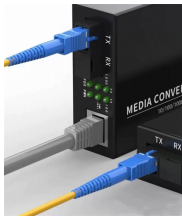

Malta Smart Power Distribution Cabinet Supply

Malta Smart Power Distribution Cabinet Supply

The government is investing in another, more modern, distribution centre, an Energy Ministry statement said.

Description Internet Power Distribution Cabinet Used but in excellent conditions. Tinted glass door for cabinet. Cabinet with key lock Measurement H 170 cm W & L 60 cm. Color Beige. ...

Power distribution, UPS, monitoring, refrigeration, multi-cabinet integration which save more space. No design and no wiring required, remote and unattended operation which will save TCO.

The XL type low-voltage power distribution cabinet uses domestically designed new components. The enclosure is made of bent steel plates, featuring a compact structure, easy maintenance, and flexible ...

COPYRIGHT © 2026 HYDROELECTRIC LTD.

They can be easily mounted within the server cabinet or enclosure, minimizing the amount of floor space required for power distribution. Cabinet PDUs can also be daisy-chained together to provide power to ...