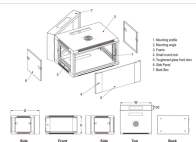

Malta Smart Power Distribution Cabinet Supply

Malta Smart Power Distribution Cabinet Supply

The government is investing in another, more modern, distribution centre, an Energy Ministry statement said.

Description Internet Power Distribution Cabinet Used but in excellent conditions. Tinted glass door for cabinet. Cabinet with key lock Measurement H 170 cm W & L 60 cm. Color Beige. ...

Power distribution, UPS, monitoring, refrigeration, multi-cabinet integration which save more space. No design and no wiring required, remote and unattended operation which will save TCO.

The XL type low-voltage power distribution cabinet uses domestically designed new components. The enclosure is made of bent steel plates, featuring a compact structure, easy maintenance, and flexible ...

COPYRIGHT © 2026 HYDROELECTRIC LTD.

They can be easily mounted within the server cabinet or enclosure, minimizing the amount of floor space required for power distribution. Cabinet PDUs can also be daisy-chained together to provide power to ...