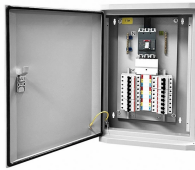

Malta Cable Management Rack Specifications

Malta Cable Management Rack Specifications

20U Vertical Cable Management, 1Set = 2 Pcs. (Left/Right) Black. 24U Vertical Cable Management, 1Set = 2 Pcs. (Left/Right) Black. 22U Vertical Cable Management, 1Set = 2 Pcs. (Left/Right) Black. ...

Gembird SAP-30C self-adhesive fixing plates are durable 30 x 30 mm mounting bases designed for secure cable management. Featuring a strong adhesive backing, they provide quick and easy ...

CABLE CLIPS ADHESIVE CABLE TIES & CABLE TIE BASES CABLE GLANDS AND DECK GLANDS CABLE MARKERS DUCTING AND CONDUIT GROMMETS

No Stock CABLE MANAGEMENT FINGER DUCT 1U 19" 44.5x60mm €10,18 CABLE MANAGEMENT EASY WRAP 2M BLACK 25mm €8,74 CABLE MANAGEMENT EASY WRAP 1.5M BLACK 28mm ...

MK shall come equipped with multi-position cable management rings in twenty places, multiple cable pass-through openings on front and sides of rack, and integrated cable trough at top of rack. Multiple ...