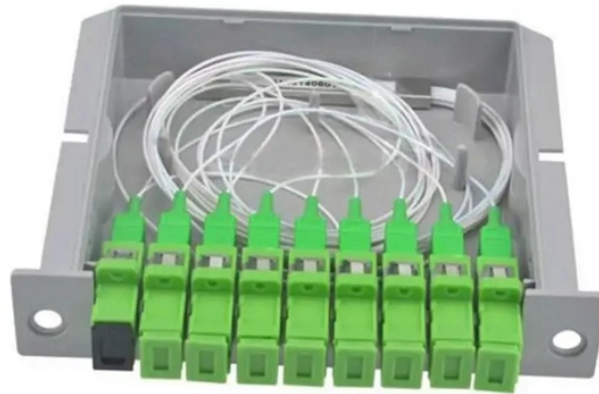

Malta Cable Management Rack Specifications

Malta Cable Management Rack Specifications

20U Vertical Cable Management, 1Set = 2 Pcs. (Left/Right) Black. 24U Vertical Cable Management, 1Set = 2 Pcs. (Left/Right) Black. 22U Vertical Cable Management, 1Set = 2 Pcs. (Left/Right) Black. ...

Gembird SAP-30C self-adhesive fixing plates are durable 30 x 30 mm mounting bases designed for secure cable management. Featuring a strong adhesive backing, they provide quick and easy ...

CABLE CLIPS ADHESIVE CABLE TIES & CABLE TIE BASES CABLE GLANDS AND DECK GLANDS CABLE MARKERS DUCTING AND CONDUIT GROMMETS

No Stock CABLE MANAGEMENT FINGER DUCT 1U 19" 44.5x60mm €10,18 CABLE MANAGEMENT EASY WRAP 2M BLACK 25mm €8,74 CABLE MANAGEMENT EASY WRAP 1.5M BLACK 28mm ...

MK shall come equipped with multi-position cable management rings in twenty places, multiple cable pass-through openings on front and sides of rack, and integrated cable trough at top of rack. Multiple ...

Aplus Trunking for Floor is a type of cable management system designed to protect and conceal cables running along the floor. It is 9cm wide, 2cm high, and comes in a 2-meter length.

Marco has remained committed to its customer-first ethos and upholds its founding values. Same day delivery is guaranteed, whilst bespoke specifications are welcomed and a highly experienced and ...