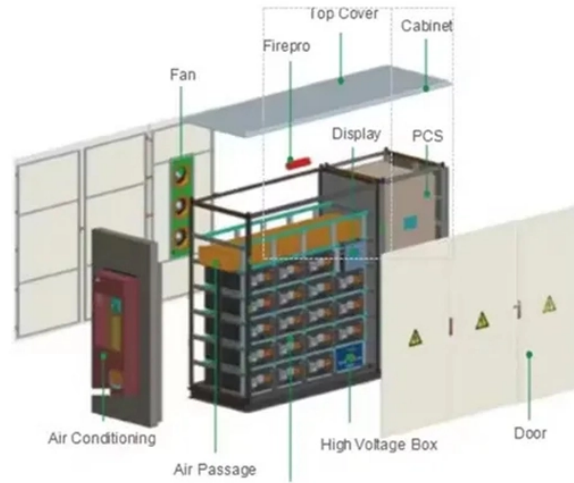

Mali spot integrated wiring cabinet 100kWh

Mali spot integrated wiring cabinet 100kWh

This integrated solar battery storage cabinet is engineered for robust performance, with system configurations readily scalable to meet demands such as a 100kwh battery storage requirement.

50kW/100kWh outdoor cabinet ESS solution (KAC50DP-BC100DE) is designed for small to medium size of C& I energy storage and microgrid applications. Individual pricing for large scale projects and ...

The Outdoor Photovoltaic Energy Cabinet is an all-in-one energy storage system with high strength, which can work under harsh environmental conditions to supply high-performance ...

The Highjoule 100KWh Outdoor Cabinet Series (HJ-G20-100F/HJ-G50-100F; HJB-G20-100F/HJB-G50-100F), equipped with LFP/SSB 3.2V/280Ah batteries, offers 98.4% efficiency

Integrated PV and storage system with super wide PV input voltage; Small footprint and IP54 protecting grade for outdoor installation. Safe & Reliable High-performance battery cell, meet IEC/UL/GB ...

The Highjoule 100KWh Outdoor Cabinet Series (HJ-G20-100F/HJ-G50-100F; HJB-G20-100F/HJB-G50-100F), equipped with LFP/SSB 3.2V/280Ah batteries, offers 98.4% efficiency and >8000 charge ...

50kW/100kWh outdoor cabinet ESS solution (KAC50DP-BC100DE) is designed for small to medium size of C& I energy storage and microgrid applications.