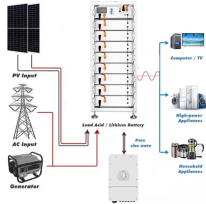

Centre de consulting 100% malien fondé en 2018.
Logistique minière, gestion de projets et conseil
stratégique. Bamako, Mali.