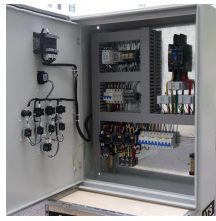

Distributor of cabletrays including wire mesh, fiber, straight sectioned, and bendable cabletrays. Made from galvanized steel, carbon steel, and PVC materials. Features vary depending ...

Locate Cable Trays suppliers, manufacturers & distributors in California. Interactive map of California provided.