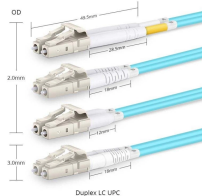

One of the leading providers of hardware, electrical items, and home appliances in the Maldives, offering over 3,800 products with trusted international brand partnerships.