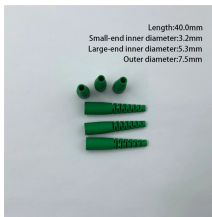

car display case vertical watch display case led display case 3d floating display case toy display case display stand display case frame small display case dust proof display case 24 inch display case ...

Choose New & profitable buyers from 56 Display case,display stand importers in Maldives based on import shipments till May - 24 with Price, Supplier, Qty, Ph, Email & LinkedIn