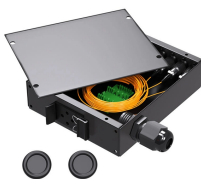

SFP module is a small form factor, compact, hot-pluggable optical transceiver, also called mini-GBIC. Our SFP module comply with the SFF-8472 MSA (Multi-Sourcing Agreement), CE, FCC, RoHS, and ...

Advantech's Small form-factor pluggable (SFP) transceiver modules provide a variety of speed, distances, and wavelengths to fit any need.

Featuring low power consumption and high speed, this 10G SFP+ transceiver is ideal for data centers, 10G Ethernet, Fiber Channel, etc. HW SFP-10G-ZR100 is SFP+ MSA Compliant.

SFP (Small Form-factor Pluggable) is a compact, hot-pluggable network interface module used to connect network devices (switches, routers, firewalls) to fiber optic or copper cables.

Pluggable Transceivers SFP (Small Form-factor Pluggable) transceivers (SFPs) are hot-swappable optical and electrical transceiver units, each providing a different interface according to known ...

Contact Us